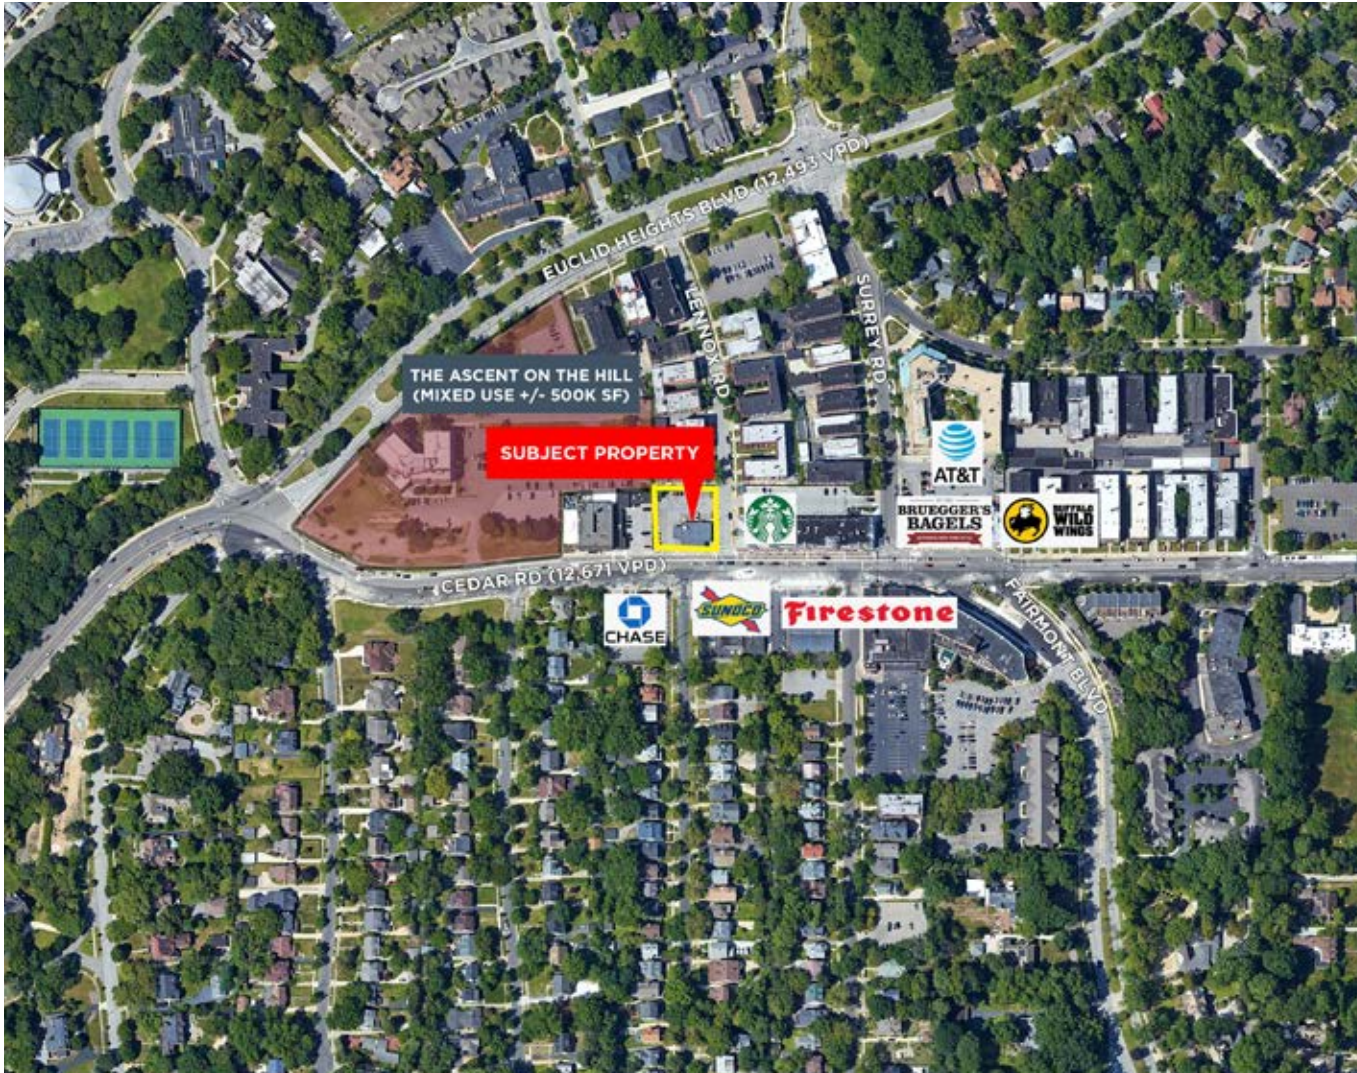

CHIPOTLE
CLEVELAND HEIGHTS
OHIO

CHIPOTLE

12401 Cedar Road, Cleveland Heights, OH 44106

KEY HIGHLIGHTS

- Established publicly traded (NYSE: CMG) national tenant with nearly 3,000 locations and counting
- Excellent visibility on the corner of Cedar Rd and Lennox Rd
- Adjacent to The Ascent at the Top of the Hill, a new mixed-use property with nearly 500,000 SF
- Recently redeveloped with drive-thru, which dramatically increases sales for Chipotle locations

CHIPOTLE

12401 Cedar Road, Cleveland Heights, OH 44106

PROPERTY DETAILS

| | |
|------|---------------|
| GLA | 2,447 Sq. Ft. |
| Land | 0.37 AC |

SURROUNDING DEMOGRAPHICS

| | 1 mile | 3 mile | 5 mile |
|----------------|----------|----------|----------|
| Population | 18,036 | 163,219 | 336,954 |
| Average Income | \$86,230 | \$59,778 | \$63,289 |