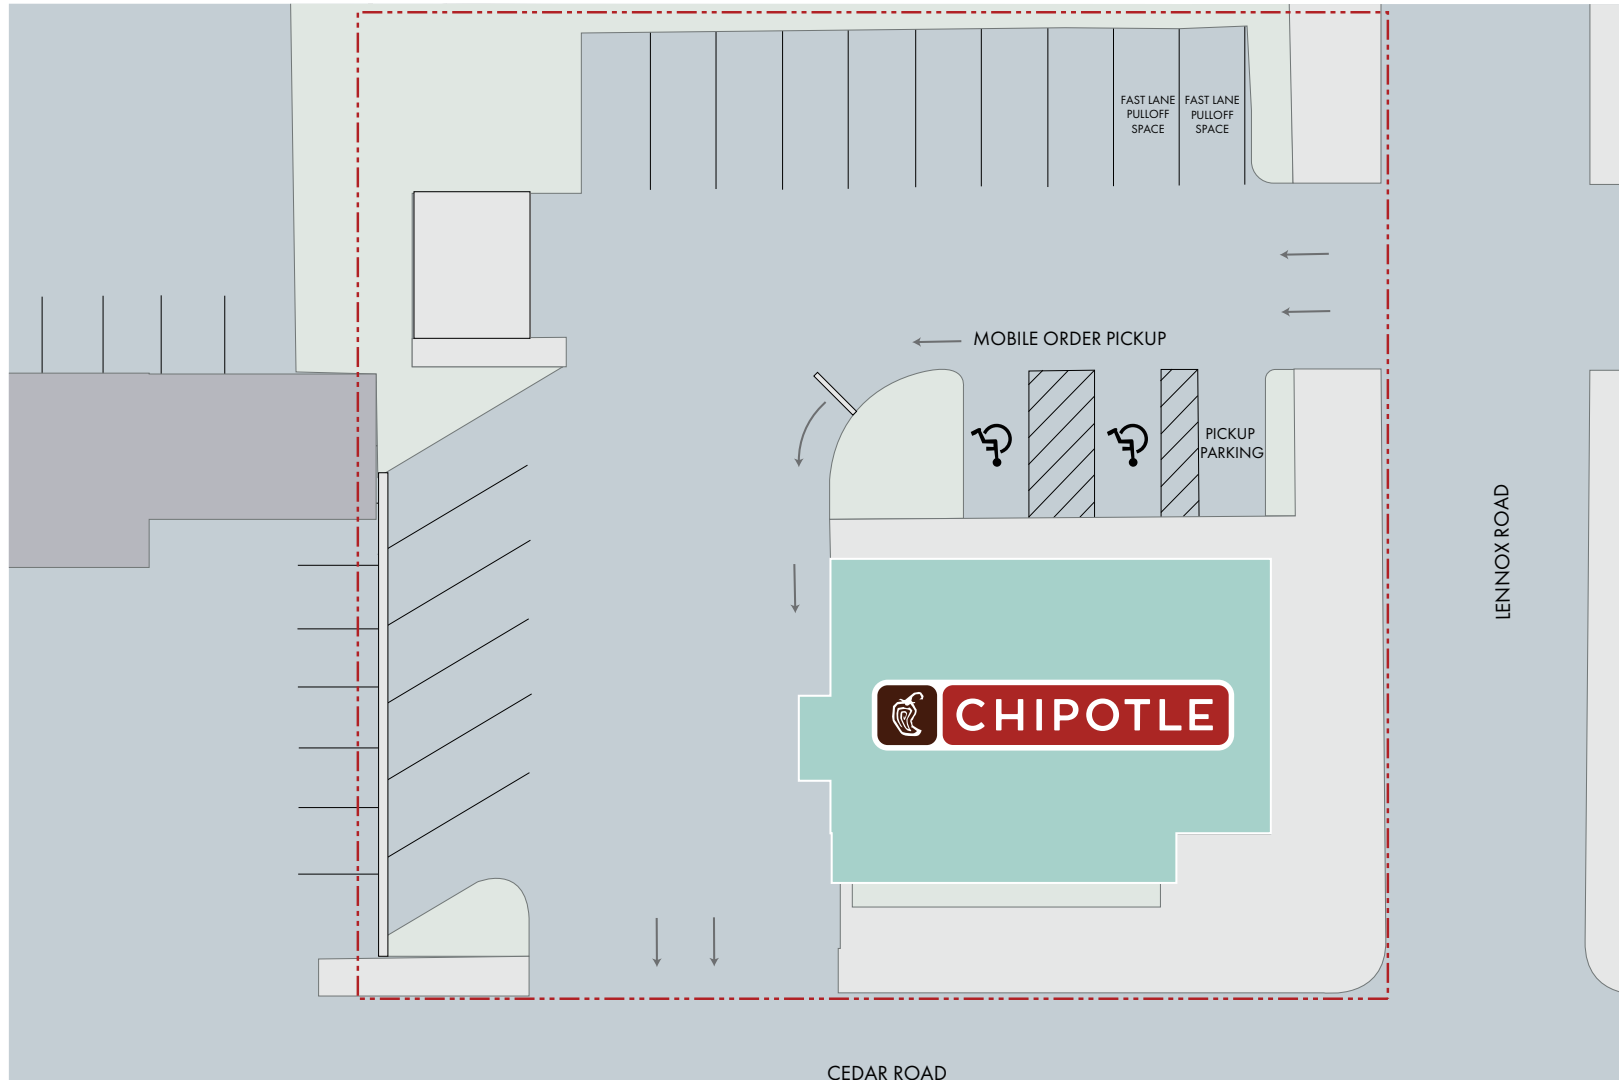

CHIPOTLE

12401 Cedar Road, Cleveland Heights, OH 44106

Contact: **Ralph Ongkeko** | (855) 367-8877 | rongkeko@valuerockrealty.com | valuerockrealty.com
18301 Von Karman Avenue, Suite 850, Irvine, CA 92612

The information contained has been secured from sources we believe to be reliable, but we make no representations or warranties, expressed or implied, as to the accuracy of the information. The receiving party must verify the information and bears all risk for any inaccuracies.